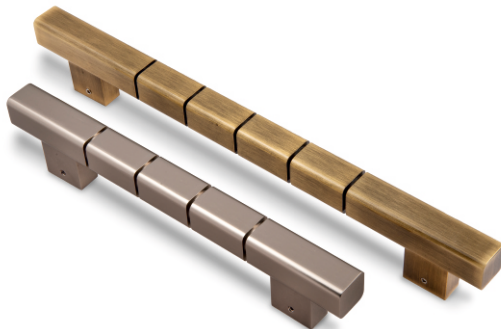

MAIN DOOR HANDEL

VR043

VR044

VR045

VR046

MAIN DOOR HANDLE

VERONA

ARCHITECTURAL HARDWARE PRODUCTS