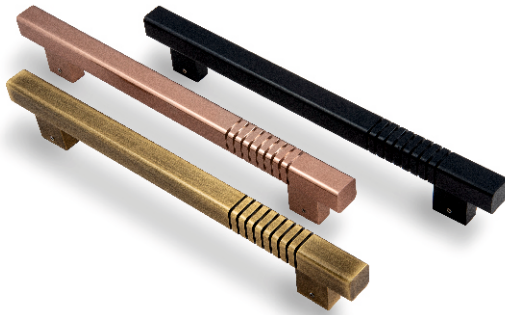

TOWER BOLTS

TOWER BOLTS HINGES

DOOR STOP

KNOBS CABINET HANDEL

VR025

VR026

VR027

VR028

VR036

CABINET & PROFILE HANDEL

VR037

VR038

VR039

VR040

VR041

VR042

MAIN DOOR HANDEL

VR043

VR044

VR045

VR046

MAIN DOOR HANDLE

VERONA

ARCHITECTURAL HARDWARE PRODUCTS